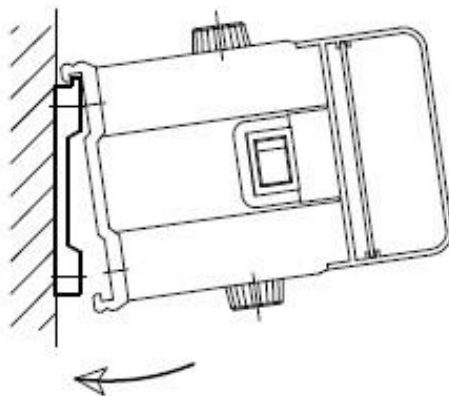

ASW 200 Swing Door Profile (mm)

Talbot Automatic Doors and Gates:

www.talbotautodoors.com.au

Ph: 1300 560 608