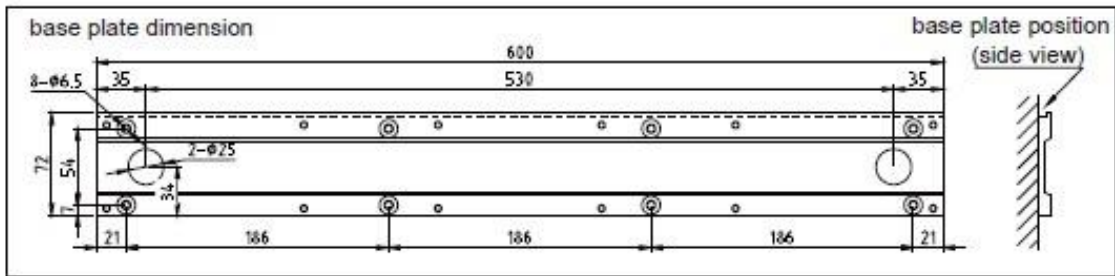

ASW 200 Swing Door Profile (mm)

Talbot Automatic Doors and Gates:

www.talbotautodoors.com.au

Ph: 1300 560 608