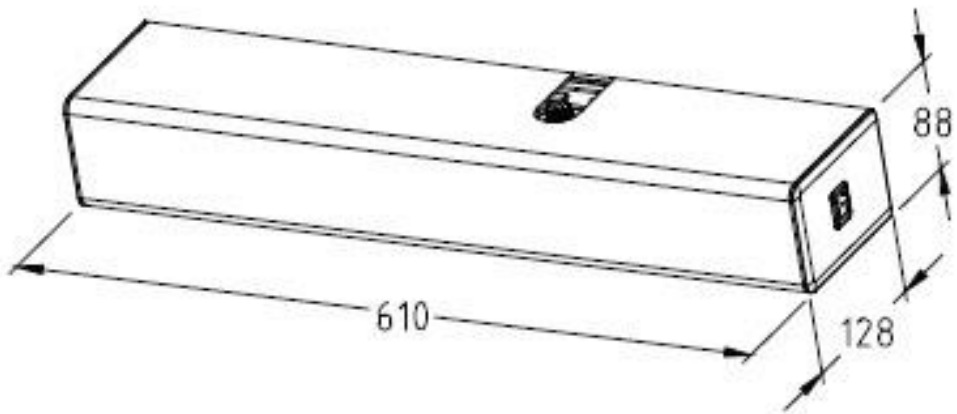

ASW 200 Swing Door Profile (mm)

Talbot Automatic Doors and Gates:

www.talbotautodoors.com.au

Ph: 1300 560 608