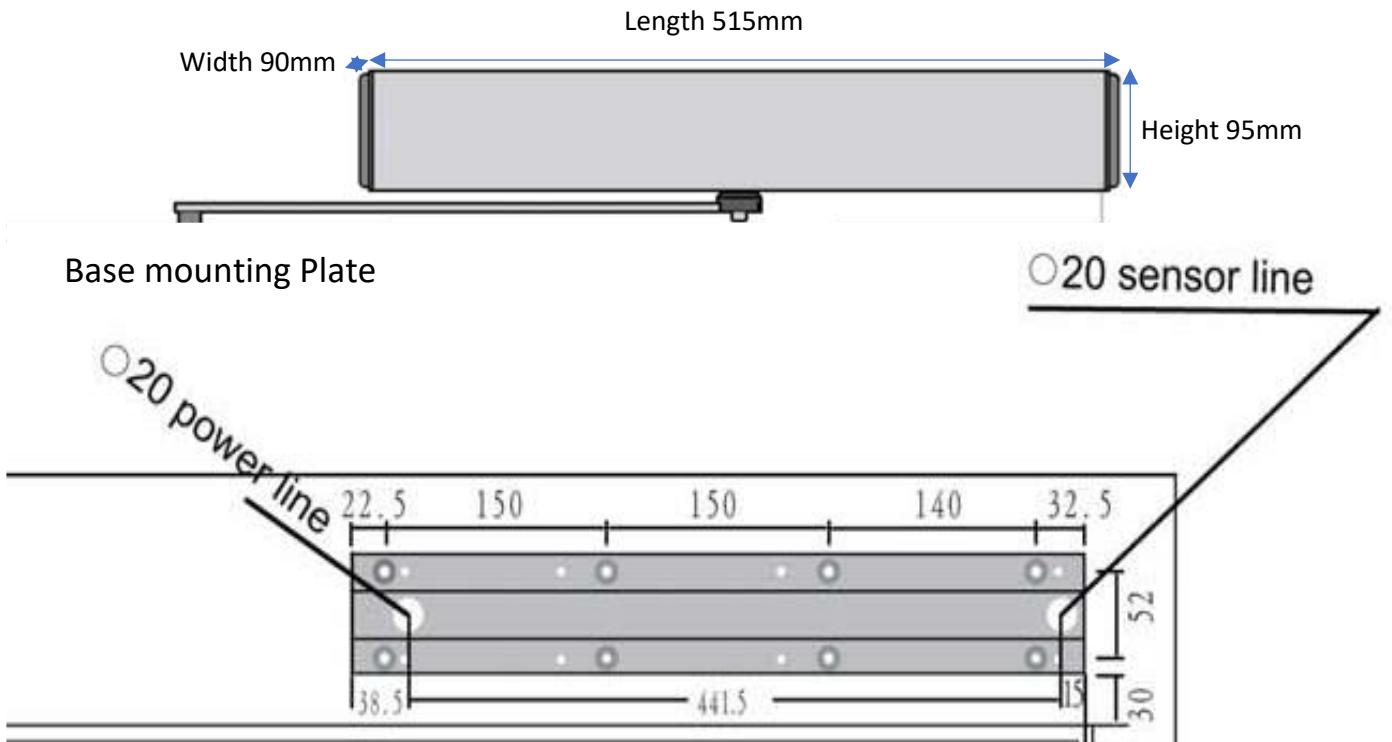

ASW 100 Drawing

Operator Cover